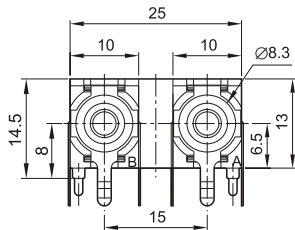

RJ-1039

BOTTOM VIEW

MODEL NO.	TERMINAL	SCHEMATIC	
RJ-1039*00-0380B	L		
RJ-1039*00-0390B	S		
RJ-1039*00-0380A	L		
RJ-1039*00-0390A	S		
RJ-1039*00-0380C	L		
RJ-1039*00-0390C	S		

NO.	EARTH Terminal	BREAK Terminal
L	12	11.5
S	10.5	10