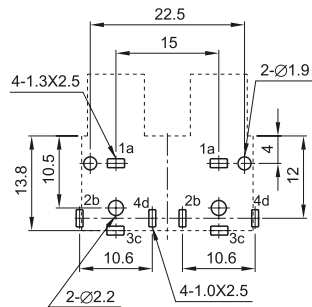

RJ-1039

BOTTOM VIEW

MODEL NO.	TERMINAL	SCHEMATIC	
RJ-1039*00-0380B	L		
RJ-1039*00-0390B	S		
RJ-1039*00-0380A	L		
RJ-1039*00-0390A	S		
RJ-1039*00-0380C	L		
RJ-1039*00-0390C	S		

NO.	EARTH Terminal	BREAK Terminal
L	12	11.5
S	10.5	10