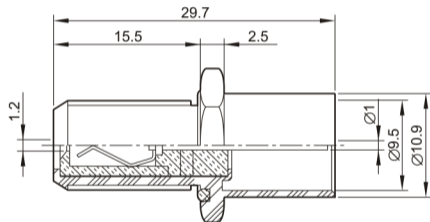

AJ-2084

F FEMALE JACK

F MALE PLUG