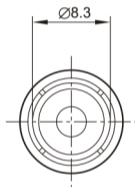

# AJ-2089

RCA PLUG

F FEMALE JACK