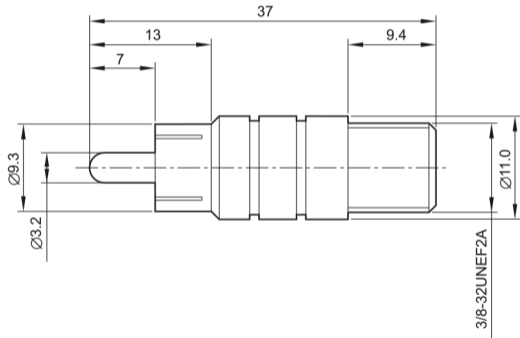

# AJ-2089

RCA PLUG

F FEMALE JACK