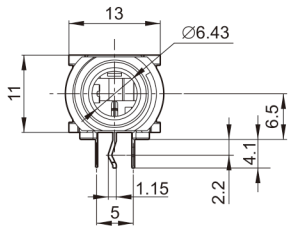

JY-6372

BOTTOM VIEW

MODEL NO.	6372*X4-030
SCHEMATIC	