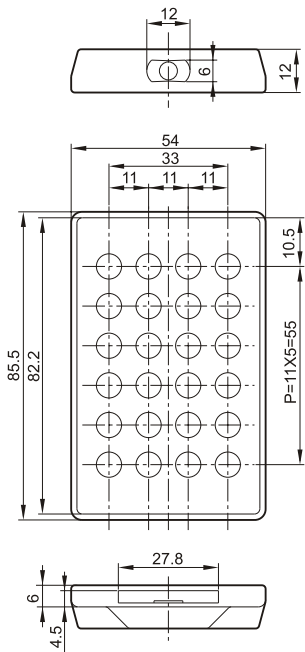

Unit : mm

RC-7029A

Number of Keys : 24 or Less
Battery : Lithium CR 2032 3V